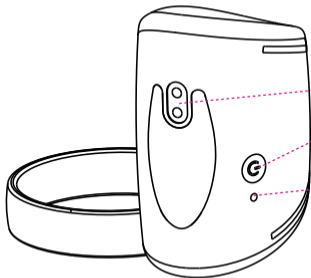

LOVENSE

Gush

USER MANUAL

- Charging Port
- Button: On/Off (hold for 3 seconds)
& Cycle Through Vibrations (one tap)
- Indicator Light

English

What's Included

- (1) Bluetooth® Glans Massager
- (1) USB Charging Cable
- (1) User Manual
- (1) Quick Setup Guide
- (1) Optional Band
- (1) Storage Bag

Turn off Gush. The cable can be plugged into any USB port or USB/AC power adapter. It will take approximately 65 minutes to fully charge. Once it is fully charged, the solid red light will turn off.

Note: It is a magnetic charger. When attempting to charge, make sure a solid red light appears.