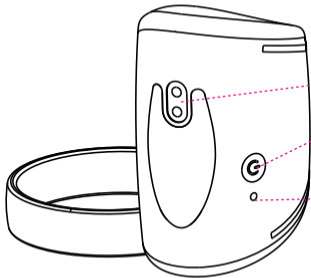

- Puerto de Carga
- Botón: Encender/Apagar (mantener por 3 segundos) & Alternar Vibraciones (Pulsar una vez)
- Luz Indicadora

Español