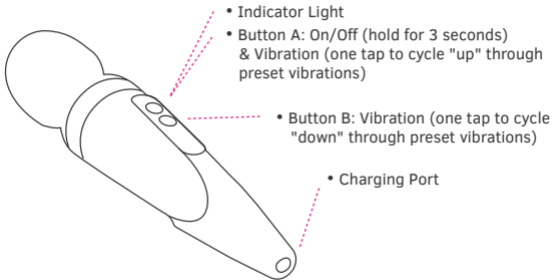

LOVENSE

Domi

USER MANUAL

What's Included

- (1) Bluetooth Wand
- (1) USB Charging Cable
- (1) User Manual
- (1) Quick Setup Guide

Specifications

Materials	ABS Plastic/Body Safe Silicone
Weight	283g
Battery	Li-Ion Rechargeable
Charging	90 Minutes
Use Time	up to 130 Minutes
Standby	up to 100 Hours
Waterproof	Water Resistant