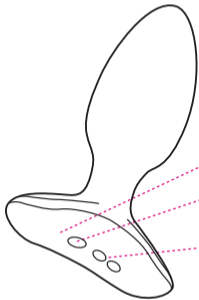

LOVENSE

Hush 2

USER MANUAL

S/1.5 in/38 mm diameter

- Indicator Light
- Button: On/Off (hold for 3 seconds)
& Cycle Through Vibrations (one tap)
- Charging Port

English

What's Included

- (1) Bluetooth® Butt Plug
- (1) USB Charging Cable
- (1) User Manual
- (1) Quick Setup Guide
- (1) Storage Bag